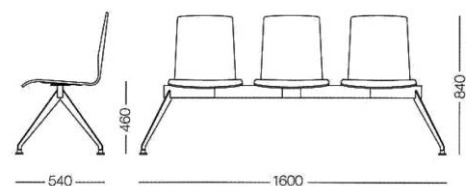

INTERSTUDIO AUSTRALIA PTY LTD

SYDNEY 693 SOUTH DOWLING STREET . REDFERN . NSW . 2016 t: 02 9360 9377 . f: 02 9360 9894
MELBOURNE LEVEL 4 . 185 FLINDERS LANE . MELBOURNE . VIC . 3000 t: 1300 785 199 . f: 03 9662 3768
www.interstudio.com.au info@interstudio.com.au abn 17099043802

SYDNEY

MELBOURNE