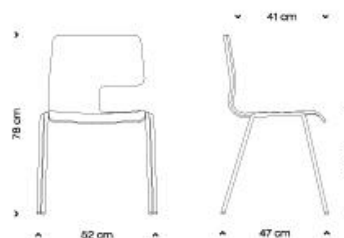

Rene Hougard, Designer 2005

Lead Time: 4-6 weeks (stock)
10 weeks (import)

The NEW DANISH CLASSIC!

Time to be different. Assymetrical in design, Pablo is not like other chairs.
Simple functional stacking chair suitable for use in residential, commercial or retail fitouts.

Dimensions:

Height: 780mmH

Seat height: 450mm

Width: 520mm

Depth: 470mm

Seat depth: 410mm

Materials

oak, walnut, zebrano, black ash, lacquered part (front or seat) or fully upholstered