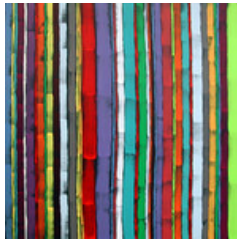

ARTWORKS

Various artists

Lead Time: 4-6 weeks

Visit www.art2muse.com.au for full details.

Acrylic paint, computer imaging, canvas art, aluminium framed, coloured abstracts

Latest available artworks on display in the showroom at Interstudio.